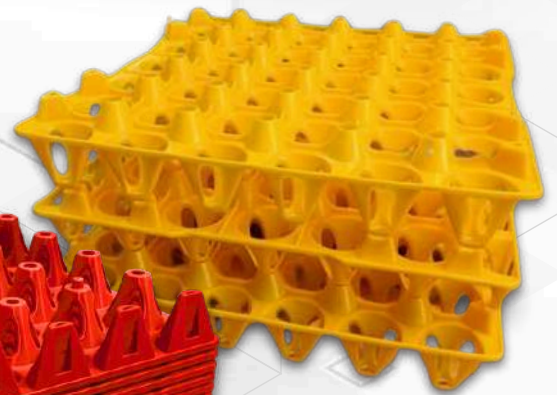

KEEP REENGINEERING, KEEP INNOVATING

POULTRY EQUIPMENT MANUAL

FEEDER & DRINKER

CODE :
Plas Hook
100B

Floor Feeder Set

CODE :
Hook Chain
150A
Plas Hook
150C

5 kg Poultry Feeder

CODE :
Chain Type
140A
Plas Hook
140C

12kg Poultry Feeder
with Stackable Trough

CODE :
110

Chick Feeder

CODE :
120

10 Kg Feeder

CODE :
325

1 Liter Drinker

CODE :
300

1 Gal Drinker

CODE :
310

2 Gal Drinker

CODE :
320

3 Gal Drinker

KEEP REENGINEERING, KEEP INNOVATING

CHICK TRAY, CHICK FEEDER & EGG TRAY

EGG TRAY

Code : 508Y
Dimension: 30cm x 30cm

CHICK FEEDER MK2

Code : 505

Code : 508
Dimension : 30cm x 30cm

Chick Feeder Container
Code : 506

Chick Trough
Code : 507

CHICK TRAY

Code : 500
Dimension: 39cm x 50.8cm x 4cm