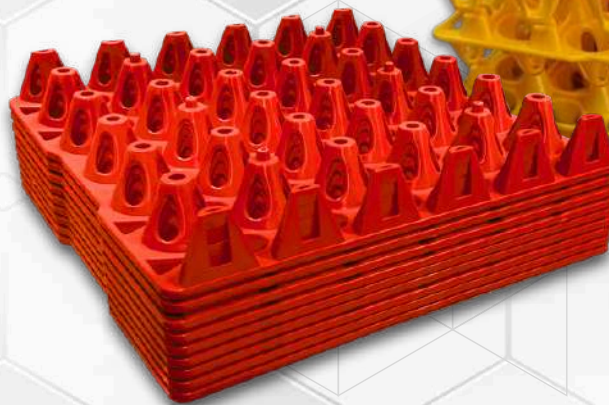

1 Gal Drinker

CODE :
310

2 Gal Drinker

CODE :
320

3 Gal Drinker

KEEP REENGINEERING, KEEP INNOVATING

CHICK TRAY, CHICK FEEDER & EGG TRAY

EGG TRAY

Code : 508Y
Dimension: 30cm x 30cm

CHICK FEEDER MK2

Code : 505

Code : 508
Dimension : 30cm x 30cm

Chick Feeder Container
Code : 506

Chick Trough
Code : 507

CHICK TRAY

Code : 500
Dimension: 39cm x 50.8cm x 4cm